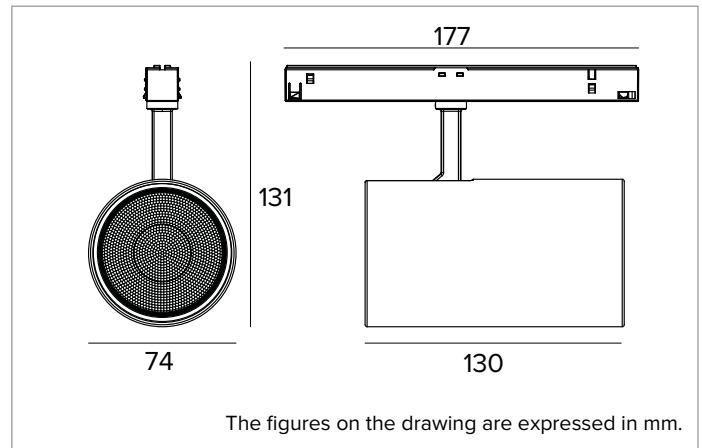

SOURCE

High efficiency Chip on Board LED Ra90. 3500K on request.

Energy efficiency class: D

Nominal power: 22W

Nominal flux: 2874lm

Colour rendering index: 90

Rf: 92

Rg: 101

CCT nominal: 3000K

SDCM: 1.5

Lifetime (L80/B10): >50000h tq +25°C

ILLUMINOTECHNICAL CHARACTERISTICS

MWFL - precision optics with a black silicone cut off ring. Version with a transparent PMMA lens.

Optic: LENS

Beam angles: MWFL

Optical efficiency: 78%

Fixture flux: 2236lm

Luminous efficacy: 98lm/W

Photobiological safety: Compliant with RG1 low risk group

MECHANICAL CHARACTERISTICS

Painted die-cast aluminium body. The optical unit can be adjusted from 0° a 90° on the vertical plane and 360° on the horizontal plane with friction locking system.

Colour and finish: Plaster white

Dimensions: D=74mm

Weight: 0.57Kg

Version: DALI

Degree of protection: IP20

ELECTRICAL CHARACTERISTICS

DALI version with track power supply. Casambi control system available using a dedicated accessory.

Fixture Power: 23W

Power supply: 48Vdc

Insulation Class: CLASS 3

Class F: YES

SAFE FLICKER: PstLM=<1 and SVM=<0.4 (IEC TR 61547-1 and IEC TR 63158), to ensure a more comfortable and safe light

Ambient temperature: 0°C / +25°C

INSTALLATION

Quick coupling system for mounting the product on the track.

NOTES

Not polarized fixture. The arm is and the adapter are supplied in the same colour as the body of the projector. 110-277Vac version available on request. Commissioning of the control system via free APP; the intervention of a specialist technician can be quoted on request.

WARRANTY

5 years.

WARNING

Luminaire designed for disposal/recycling at end-of-life. Replaceable (LED only) light source by a professional. Replaceable control gear by a professional.

Due to the technological evolution of the electronic components, the data provided may be updated, and as such, confirmation must be requested during the order process.

Luminous flux and power supply have +/-10% tolerances with respect to the indicated value. tq +25°C (CIE 121).

We reserve the right to make technical changes.

Targetti Sankey S.r.l.
Via Pratese, 164
50145 Firenze - Italy
Tel: +39 055 37911
targetti.com
targetti@targetti.com

CCIAA Firenze
Share Capital:
€ 500.000,00
VAT N. (IT):
01537660480
R.E.A: FI-275656

TARGETTI