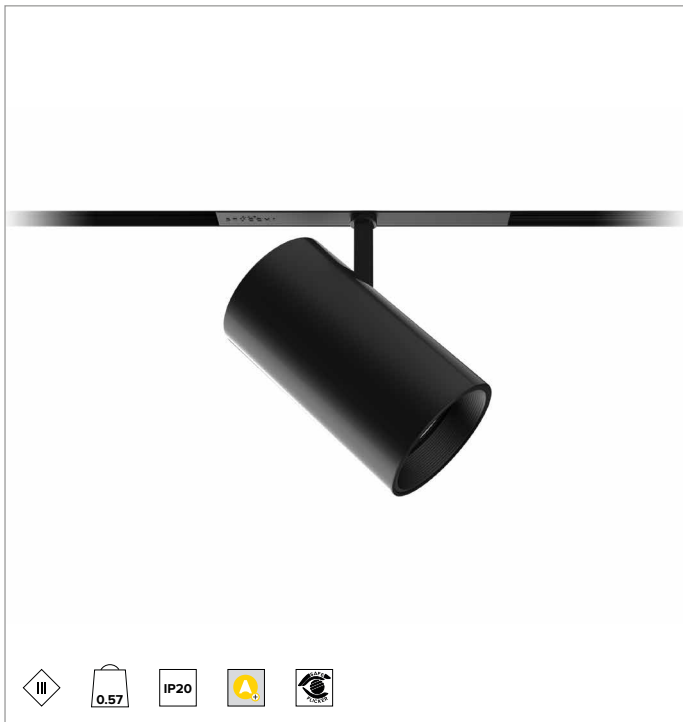

## Low voltage adjustable LED professional projector

	3000K	H(m)	D(m)	Emax(lx)
	Ra90		41°	
Fixture Power	23W	1	0.75	4565
Source Flux	2874lm	2	1.49	1141
Fixture Flux	2236lm	3	2.24	507
Efficacy	97lm/W	4	2.99	285
TS1867	Imax=1623cd/klm	Imax	4663cd	5
			3.73	183